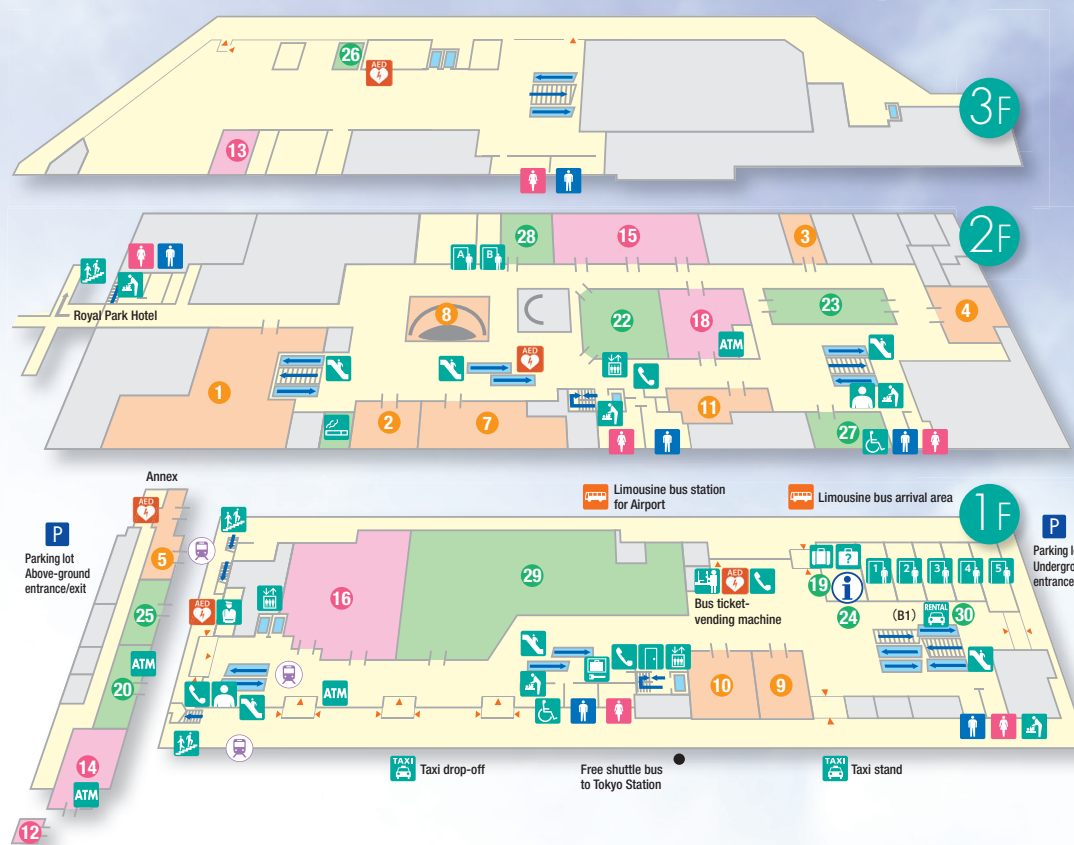

4 Izakaya Dining Air
Open 11:00~23:00 (22:00L.O.)
 Weekends and holidays,
 Around the New Year
☎ 03-3665-7323

9 Pizzeria IL VIAGGIO
Open Mon.-Thu. 11:00~21:00 (20:00L.O.)
 Fri., Sat., Day before holiday
 11:00~22:00 (21:00L.O.)
Close Sundays and holidays
☎ 03-5643-7837

- Boarding and Disembarking Area
- Taxi
- Car rental
- Bus ticket-vending machine
- Bus ticket counter
- Limousine bus departure
- T-CAT Hall
- Elevator
- Escalator
- Staircase
- Tourist Information Center
- Limousine bus lost and found
- Baggage storage
- Coin-operated lockers
- Changing rooms
- Public phones
- ATM
- Photo booths

- AED
- Security Office
- Men's room
- Women's room
- Disabled-accessible restroom
- Smoking area
- Pedestrian walkway to subway station
- Diaper changing table

3F Currency exchange

26 Travellex T-CAT *Temporary closure
Open 7:00~17:00
Close Open 7 days a week
☎ 03-5649-8020

23 Open space
Open 7:00~21:00
Close Open 7 days a week

28 SUITENGUMAE STATION DENTAL
Open 9:30~13:30
 15:30~19:30
Close Weekends and holidays
☎ 03-5623-3688

5 Sunada Don Don
Open Weekdays: 8:00~21:00(20:30L.O.)
 Weekends and holidays:
 9:00~20:00(19:30L.O.)
Close Open 7 days a week
☎ 03-5847-4306